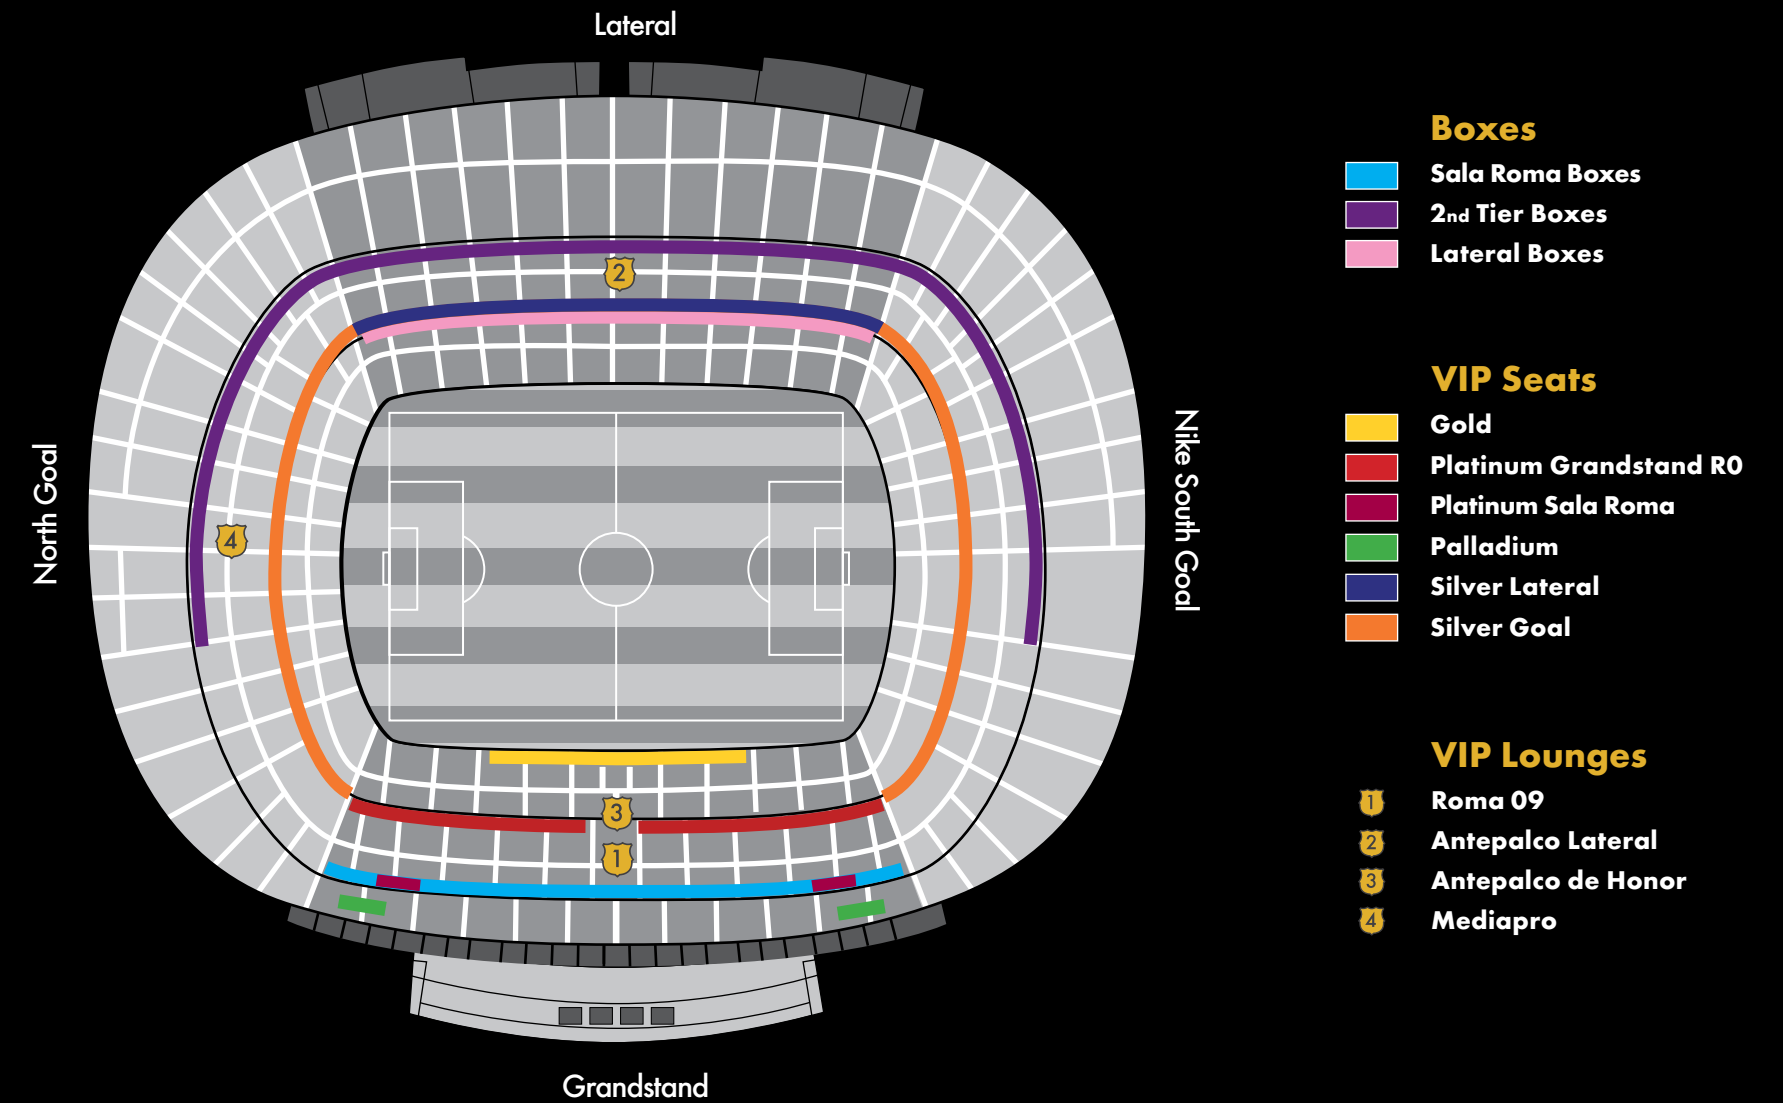

HOSPITALITY PROGRAMME

LOCATIONS

	LOCATION	CAPACITY	VIP LOUNGE
BOXES			
Sala Roma Boxes	Grandstand 2nd Tier	7, 11, 12 or 14 seats	Roma 09
2nd Tier Boxes	Lateral and 2nd Tier Goals	14 or 16 seats	—
Lateral Boxes	Lateral 1st Tier	6, 7, 10, 12, 15 or 16 seats	Antepalco Lateral
VIP SEATS			
Gold	Grandstand 1st Tier	Minimum 2 seats	Antepalco de Honor
Platinum			
Grandstand R0	1st Row Grandstand 2nd Tier	Minimum 2 seats	Antepalco de Honor
Platinum Sala Roma	Grandstand 2nd Tier	Minimum 2 seats	Roma 09
Palladium	Grandstand 3rd Tier	Minimum 2 seats	Roma 09
Silver	1st Row Lateral zone and 2nd Tier Goals	Minimum 2 seats	Mediapro or Antepalco Lateral

SERVICES INCLUDED WITH ALL VIP BOXES AND SEATS

- Parking places on the premises (depending in the seats booked).
- Catering and beverages service.