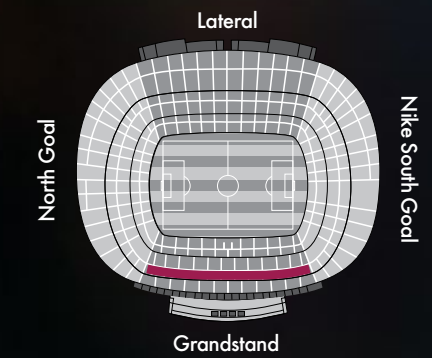

- Sala Roma Boxes
- 2nd Tier Boxes
- Lateral Boxes

SALA ROMA BOXES

The most exclusive boxes in the Camp Nou are located in the upper section of the Main Grandstand. They are reached through gate 19 into the Stadium, where you will find the VIP welcome stand, which leads into the spacious Roma 09 lounge, from which the boxes can be directly accessed.