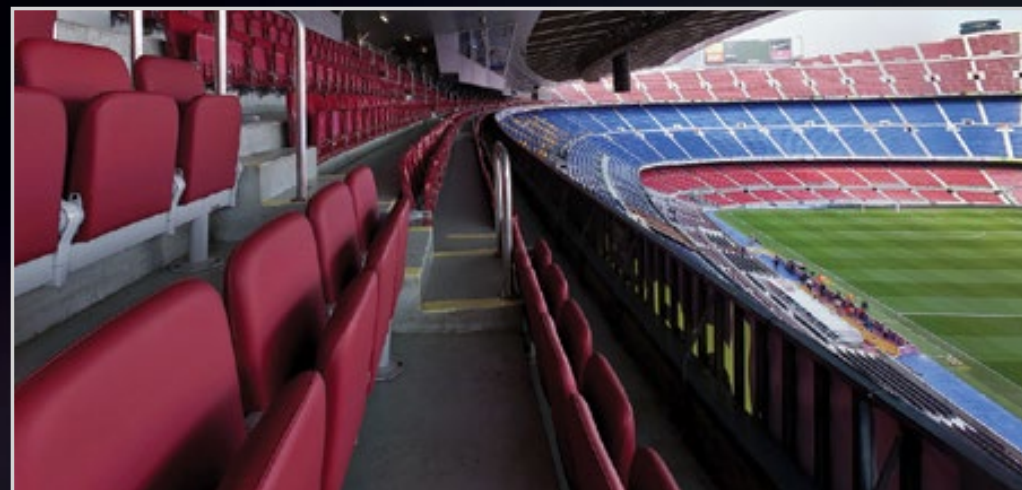

VIP PLATINUM SEATS SALA ROMA

Located in the upper section of the second Tier of the Grandstand, these seats offer the client the opportunity to enjoy privacy and comfort while watching the game with an exceptional view of the pitch.

They connect directly to the Roma 09 VIP Lounge, the meeting place of the most select VIPs in the Camp Nou.

SEATS VIP PALLADIUM

These covered seats are in the 3rd Tier of the Grandstand, and offer an exceptional panoramic view of the pitch and terraces. From here you will appreciate the true immensity of the Camp Nou and experience the full intensity of the game.

They connect directly to the Roma 09 VIP Lounge, a large, modern space that is ideal for networking, because it here that professionals from different sectors tend to gather.

VIP SILVER SEATS

Located along the touchline and behind the goals in the front row of the 2nd Tier, these seats offer a splendid view of the pitch thanks to their high location yet being so close to the action.