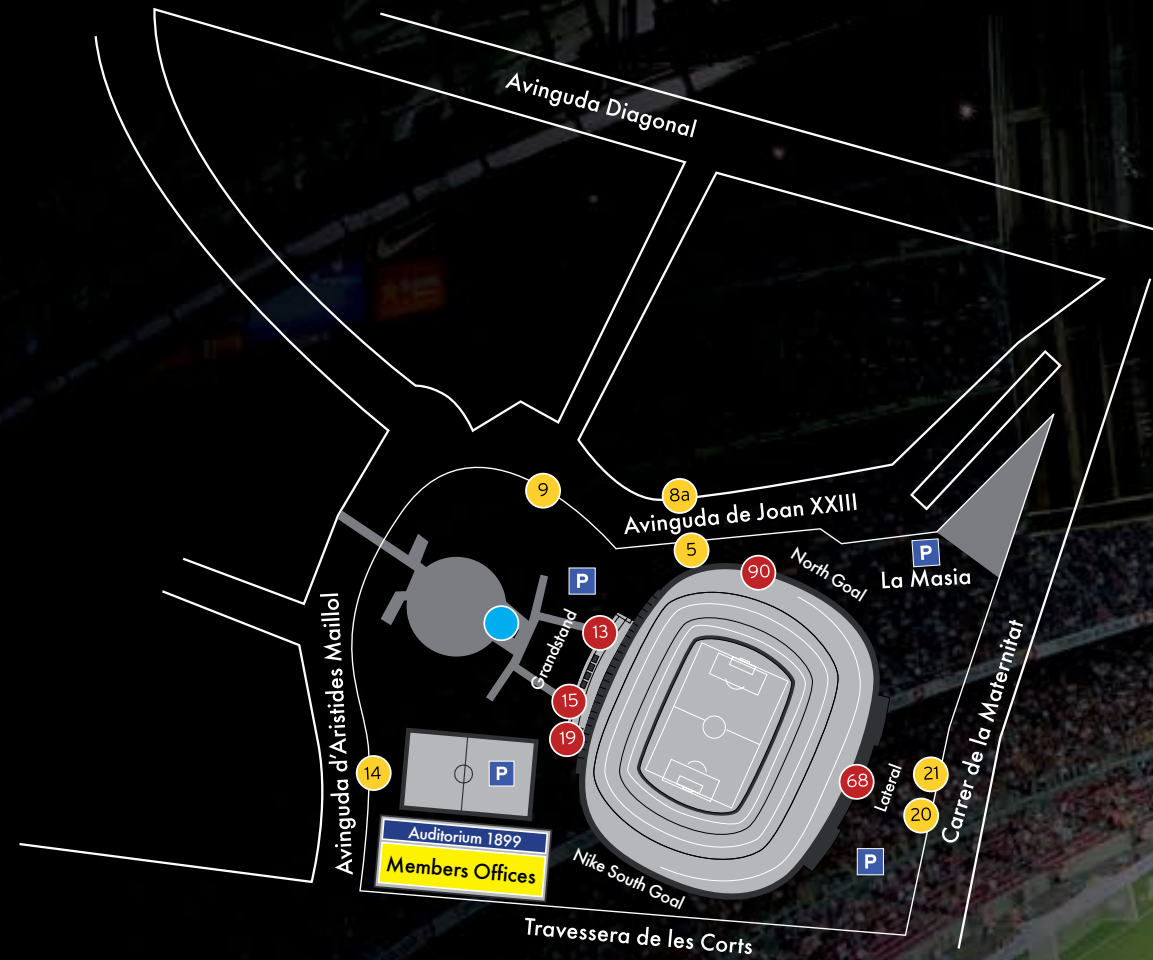

LOCATION

Access and access doors

- Entrances by car ●
- Camp Nou entrance gates ●
- Palau VIP entrance gates ●