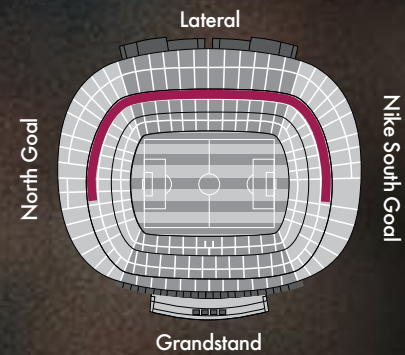

- Sala Roma Boxes
- 2nd Tier Boxes
- Lateral Boxes

SALA ROMA BOXES

The most exclusive boxes in the Camp Nou are located in the upper section of the Main Grandstand. They are reached through gate 19 into the Stadium, where you will find the VIP welcome stand, which leads into the spacious Roma 09 lounge, from which the boxes can be directly accessed.

Location: Grandstand 2nd Tier.
Capacity: 7, 11, 12 or 14 places.

2nd TIER BOXES

These boxes are located on the second Tier, along the touchline and behind the goals. Their high position offers a spectacular view of the pitch, and they can be reached directly through an independent entrance.

Location: 2nd Tier along touchline and behind goals.

Capacity: 14 or 16 places.

LATERAL BOXES

These exclusive spaces are located all along the touchline in the 1st Tier. They are reached via gate 68 into the Camp Nou, which leads into the Antepalco Lateral VIP Lounge, from which these boxes can be accessed directly. The proximity to the field of play makes these seats especially recommendable if you are after a close-up view of the action.