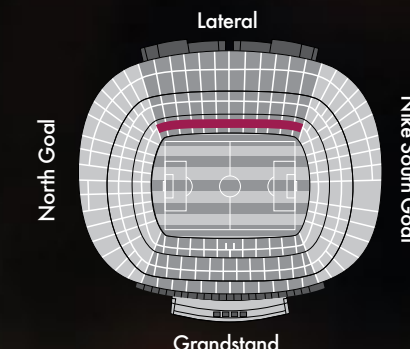

- Sala Roma Boxes
- 2nd Tier Boxes
- Lateral Boxes

SALA ROMA BOXES

The most exclusive boxes in the Camp Nou are located in the upper section of the Main Grandstand. They are reached through gate 19 into the Stadium, where you will find the VIP welcome stand, which leads into the spacious Roma 09 lounge, from which the boxes can be directly accessed.

Location: Grandstand 2nd Tier.
Capacity: 7, 11, 12 or 14 places.

2nd TIER BOXES

These boxes are located on the second Tier, along the touchline and behind the goals. Their high position offers a spectacular view of the pitch, and they can be reached directly through an independent entrance.

Location: 2nd Tier along touchline and behind goals.

Capacity: 14 or 16 places.

LATERAL BOXES

These exclusive spaces are located all along the touchline in the 1st Tier. They are reached via gate 68 into the Camp Nou, which leads into the Antepalco Lateral VIP Lounge, from which these boxes can be accessed directly. The proximity to the field of play makes these seats especially recommendable if you are after a close-up view of the action.

- Gold
- Platinum Grandstand RO
- Platinum Sala Roma
- Palladium
- Silver

VIP GOLD SEATS

These seats are in the first Tier of the Grandstand, located practically at pitch level around the substitute benches and the players tunnel.