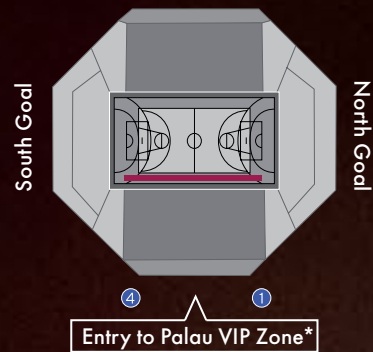

SALA ANTEPALCO DE HONOR

This is located one level below the presidential zone. Its modern décor in dark woods and noble materials under a sloping skylight create a distinctly impressive ambience.

Corresponding seats and boxes: VIP Platinum Grandstand Row 0 and VIP Gold.

Corresponding seats and boxes: VIP Silver Lateral and North Goal.

SALA ANTEPALCO LATERAL

Located behind the touchline and decorated in lively wooden tones and different sports-related works of art, this hall includes several plasma screens showing the live broadcast of the game.

Corresponding seats and boxes: VIP Silver Lateral and South Goal and Lateral Boxes.

HOSPITALITY PROGRAMME

LOCATIONS

| | LOCATION | CAPACITY | VIP LOUNGE |
|--------------------|---|------------------------------|-------------------------------|
| BOXES | | | |
| Sala Roma Boxes | Grandstand 2nd Tier | 7, 11, 12 or 14 seats | Roma 09 |
| 2nd Tier Boxes | Lateral and 2nd Tier Goals | 14 or 16 seats | — |
| Lateral Boxes | Lateral 1st Tier | 6, 7, 10, 12, 15 or 16 seats | Antepalco Lateral |
| VIP SEATS | | | |
| Gold | Grandstand 1st Tier | Minimum 2 seats | Antepalco de Honor |
| Platinum | | | |
| Grandstand R0 | 1st Row Grandstand 2nd Tier | Minimum 2 seats | Antepalco de Honor |
| Platinum Sala Roma | Grandstand 2nd Tier | Minimum 2 seats | Roma 09 |
| Palladium | Grandstand 3rd Tier | Minimum 2 seats | Roma 09 |
| Silver | 1st Row Lateral zone and 2nd Tier Goals | Minimum 2 seats | Mediapro or Antepalco Lateral |

● Courtside Seats

P Free parking on premises via access 7.

* Exclusive entry to Presidential Zone. Between gates 1 and 4.

VIP SEATS IN THE PALAU

COURTSIDE SEATS

Seats right next to the action in the purest of NBA traditions, located all along the side of the court. From here you almost feel part of the action itself and won't miss a single detail of the game.