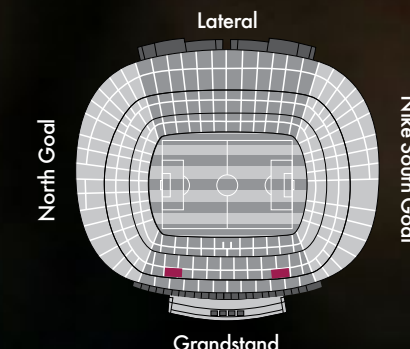

- Gold
- Platinum Grandstand RO
- Platinum Sala Roma
- Palladium
- Silver

VIP GOLD SEATS

These seats are in the first Tier of the Grandstand, located practically at pitch level around the substitute benches and the players tunnel.

They are reached through gate 15 into the Camp Nou, which connects to the Antepalco de Honor, the VIP lounge corresponding to the aforesaid seats, from which there is direct access to the same.

VIP SEATS PLATINUM GRANDSTAND RO

These are the closest seats to the Presidential Box. They are located in the front row of the second Tier of the Grandstand, have a roof and offer an ideal view of the Stadium.

VIP clients are welcomed at gate 15 to the Stadium, and these seats connect directly to the Antepalco de Honor VIP Lounge.

VIP PLATINUM SEATS SALA ROMA

Located in the upper section of the second Tier of the Grandstand, these seats offer the client the opportunity to enjoy privacy and comfort while watching the game with an exceptional view of the pitch.