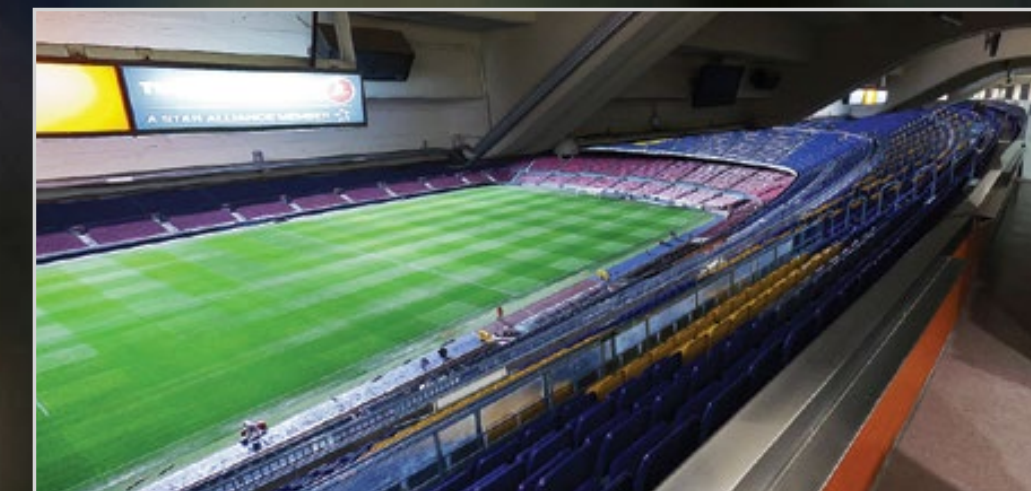

VIP PLATINUM SEATS SALA ROMA

Located in the upper section of the second Tier of the Grandstand, these seats offer the client the opportunity to enjoy privacy and comfort while watching the game with an exceptional view of the pitch.

They connect directly to the Roma 09 VIP Lounge, the meeting place of the most select VIPs in the Camp Nou.