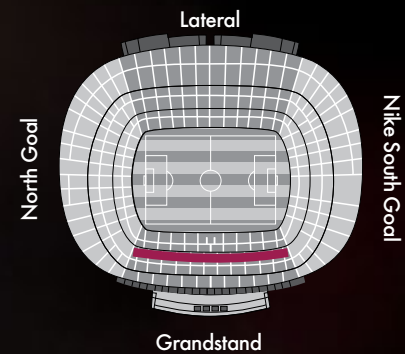

From the first to the third Tier, you can choose whatever seats best satisfy your interests, and whatever lounge best suits the needs of your clients.

The VIP seats are available in the following categories:

- Gold
- Platinum Grandstand RO
- Platinum Sala Roma
- Palladium
- Silver

VIP GOLD SEATS

These seats are in the first Tier of the Grandstand, located practically at pitch level around the substitute benches and the players tunnel.

They are reached through gate 15 into the Camp Nou, which connects to the Antepalco de Honor, the VIP lounge corresponding to the aforesaid seats, from which there is direct access to the same.

VIP SEATS PLATINUM GRANDSTAND RO

These are the closest seats to the Presidential Box. They are located in the front row of the second Tier of the Grandstand, have a roof and offer an ideal view of the Stadium.

VIP clients are welcomed at gate 15 to the Stadium, and these seats connect directly to the Antepalco de Honor VIP Lounge.