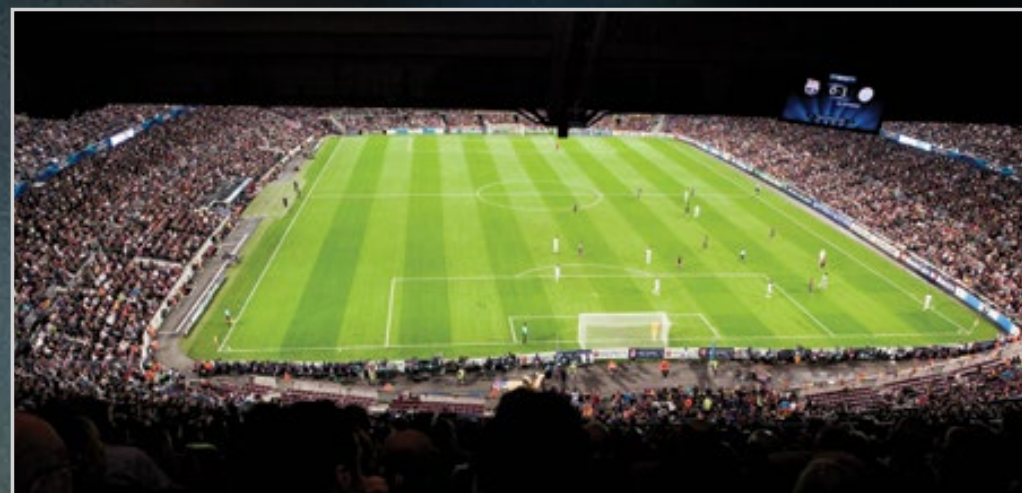

2nd TIER BOXES

These boxes are located on the second Tier, along the touchline and behind the goals. Their high position offers a spectacular view of the pitch, and they can be reached directly through an independent entrance.

Location: 2nd Tier along touchline and behind goals.

Capacity: 14 or 16 places.