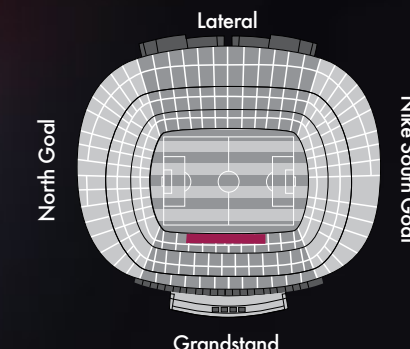

Location: 2nd Tier along touchline and behind goals.

Capacity: 14 or 16 places.

LATERAL BOXES

These exclusive spaces are located all along the touchline in the 1st Tier. They are reached via gate 68 into the Camp Nou, which leads into the Antepalco Lateral VIP Lounge, from which these boxes can be accessed directly. The proximity to the field of play makes these seats especially recommendable if you are after a close-up view of the action.

Location: 1st Tier touchline.
Capacity: 6, 7, 10, 12, 15 or 16 places.

VIP SEATS

The Hospitality programme offers the very finest seats in the Camp Nou, located in different zones of the Stadium and all offering an outstanding view of the pitch. These seats also connect to one of the VIP lounges, where you will be able to enjoy a variety of services, including top quality catering.

From the first to the third Tier, you can choose whatever seats best satisfy your interests, and whatever lounge best suits the needs of your clients.

The VIP seats are available in the following categories:

- Gold
- Platinum Grandstand RO
- Platinum Sala Roma
- Palladium
- Silver

VIP GOLD SEATS

These seats are in the first Tier of the Grandstand, located practically at pitch level around the substitute benches and the players tunnel.