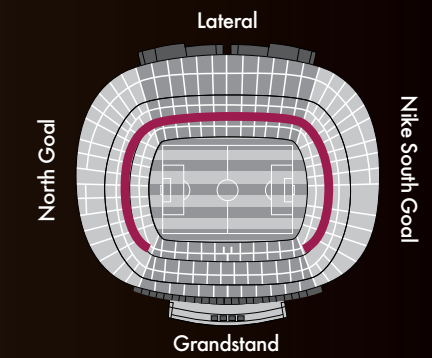

- Gold
- Platinum Grandstand RO
- Platinum Sala Roma
- Palladium
- Silver

VIP GOLD SEATS

These seats are in the first Tier of the Grandstand, located practically at pitch level around the substitute benches and the players tunnel.

VIP PLATINUM SEATS SALA ROMA

Located in the upper section of the second Tier of the Grandstand, these seats offer the client the opportunity to enjoy privacy and comfort while watching the game with an exceptional view of the pitch.

They connect directly to the Roma 09 VIP Lounge, the meeting place of the most select VIPs in the Camp Nou.

SEATS VIP PALLADIUM

These covered seats are in the 3rd Tier of the Grandstand, and offer an exceptional panoramic view of the pitch and terraces. From here you will appreciate the true immensity of the Camp Nou and experience the full intensity of the game.

They connect directly to the Roma 09 VIP Lounge, a large, modern space that is ideal for networking, because it here that professionals from different sectors tend to gather.

VIP SILVER SEATS

Located along the touchline and behind the goals in the front row of the 2nd Tier, these seats offer a splendid view of the pitch thanks to their high location yet being so close to the action.