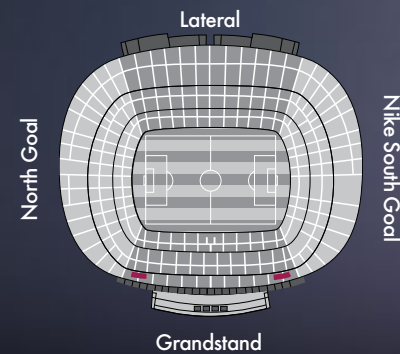

SEATS VIP PALLADIUM

These covered seats are in the 3rd Tier of the Grandstand, and offer an exceptional panoramic view of the pitch and terraces. From here you will appreciate the true immensity of the Camp Nou and experience the full intensity of the game.

They connect directly to the Roma 09 VIP Lounge, a large, modern space that is ideal for networking, because it here that professionals from different sectors tend to gather.